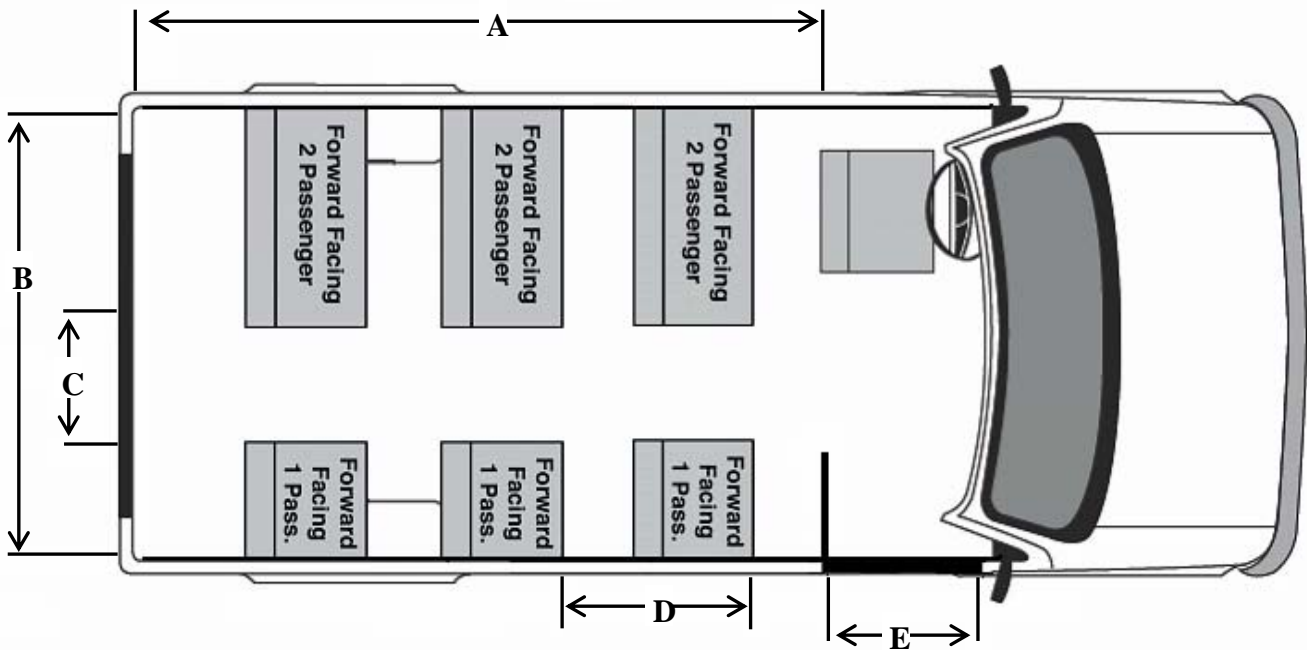

KEYSTONE COACH WORKS

www.KeystoneCoachWorks.com

4786 Library Road, Bethel Park, PA 15102
412-833-1900 Fax 412-833-1918

School Student Van

Model SSV-19

School Student model SSV-19*
9 passenger student capacity, with a true offset 12" aisle and easy access to the rear door exit. Vinyl seating includes two child 225 hooks & tether behind the driver seat. Altro Transit Flooring provides you with a true slip resistant surface. The floor also has bacteriostat which provides for a no odor or mold finish. Interior walls are one piece gray fiber-glass for easy cleaning.

* Meets all FMVSS Standards

Standard Package SSV -19

Seating Capacity: 10 Total Front: 1 Rear: 9
Qty 1 - Two Passenger Bench Seat (CRS-225 hooks & tether)
Qty 2 - Two Passenger Bench Seat
Qty 3 - One Passenger Bench Seat
Qty 9 - 3 Point Seat Belts
Entry Stanchion
Altro Transit Flooring w/Ext Plywood Underlayment
Aftermarket Interior Walls - (Gray Only)

Model SSV-19

STANDARD LENGTH CHASSIS

| FORD E-SERIES DIMENSIONS | | |
|--------------------------|-------------------------------|------|
| A | Interior Length (at floor) | 116" |
| B | Interior Width | 68" |
| C | Aisle way | 12" |
| D | Seat Spacing | 30" |
| E | Passenger Front Door Opening | 26" |
| E* | Passenger Frt w/Door Operator | 21" |