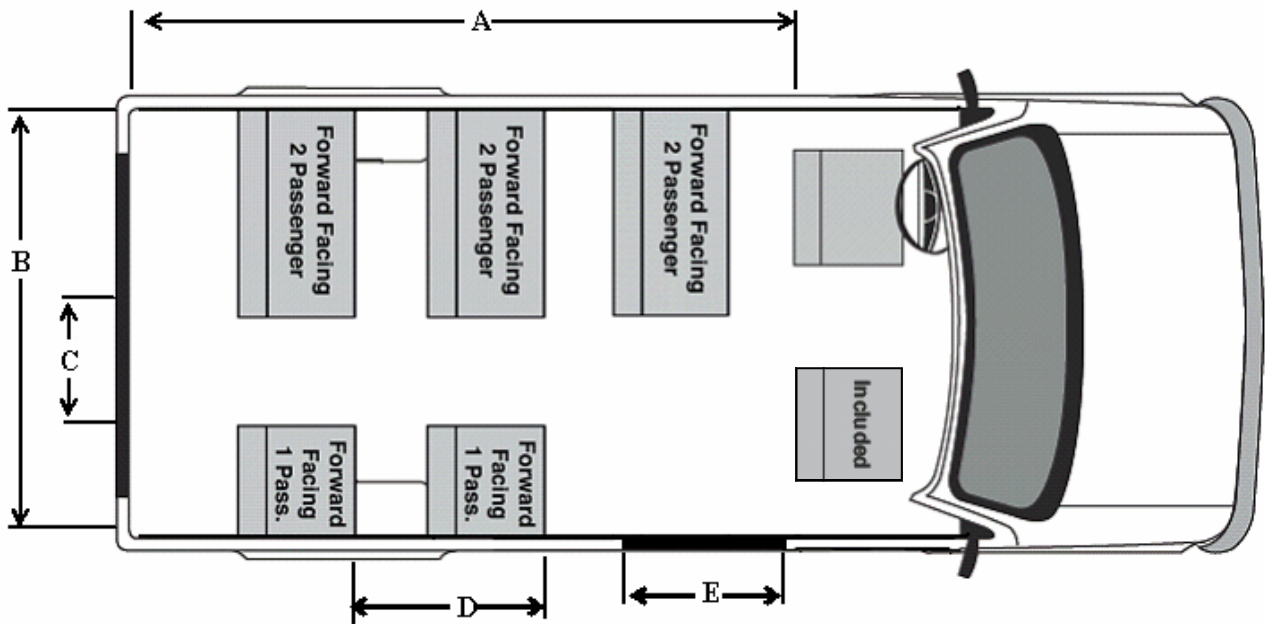

## Model SSV-28

School Student model SSV-28\* 9 passenger student capacity, with a true offset 12" aisle and easy access to the rear door exit. Vinyl seating includes two child 225 hooks & tether behind the driver seat. Altro Transit Flooring provides you with a true slip resistant surface. The floor also has bacteriostat which provides for a no odor or mold finish. Interior walls are one piece gray fiber-glass for easy cleaning.

\* Meets all FMVSS Standards

Standard Package SSV -28		
<b>Seating Capacity: 10 Total</b>	<b>Front: 2</b>	<b>Rear: 8</b>
<b>Qty 1 - Two Passenger Bench Seat (FMVSS 225)</b>		
<b>Qty 2 - Two Passenger Bench Seat</b>		
<b>Qty 2 - One Passenger Bench Seat</b>		
<b>Qty 8 - 3 Point Seat Belts</b>		
<b>Altro Transit Flooring w/Ext Plywood Underlayment</b>		
<b>Aftermarket Interior Walls - (Gray Only)</b>		
Options		
<b>Rear Heat / Rear Heat and A/C</b>		
<b>Safety Package ( Fire Extinguisher, First Aid Kit. Blood Kit, Traingle Reflectors</b>		
<b>Lettering</b>		

STANDARD LENGTH CHASSIS

FORD E-250 DIMENSIONS		
A	Interior Length (at floor)	116"
B	Interior Width	68"
C	Aisle way	12"
D	Seat Spacing	30"
E	Passenger Side Door Opening	23"

DIMENSION ARE FOR REFERENCE ONLY